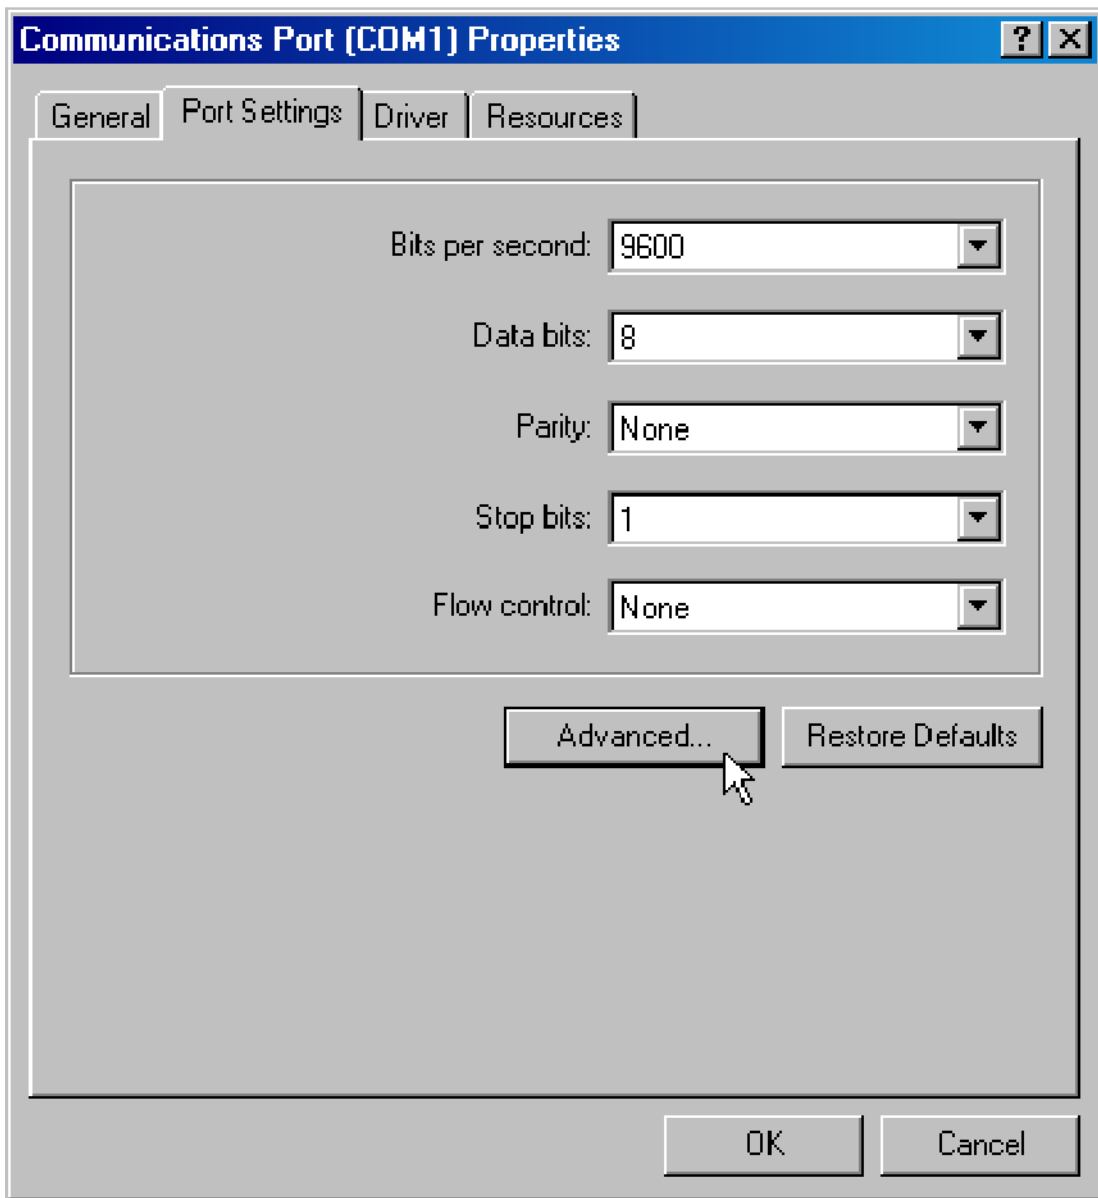

# Setting the buffer low to facilitate drip feed in Windows 2000 Professional.

Follow pictures step by step. Click where mouse pointer is shown.

OK.