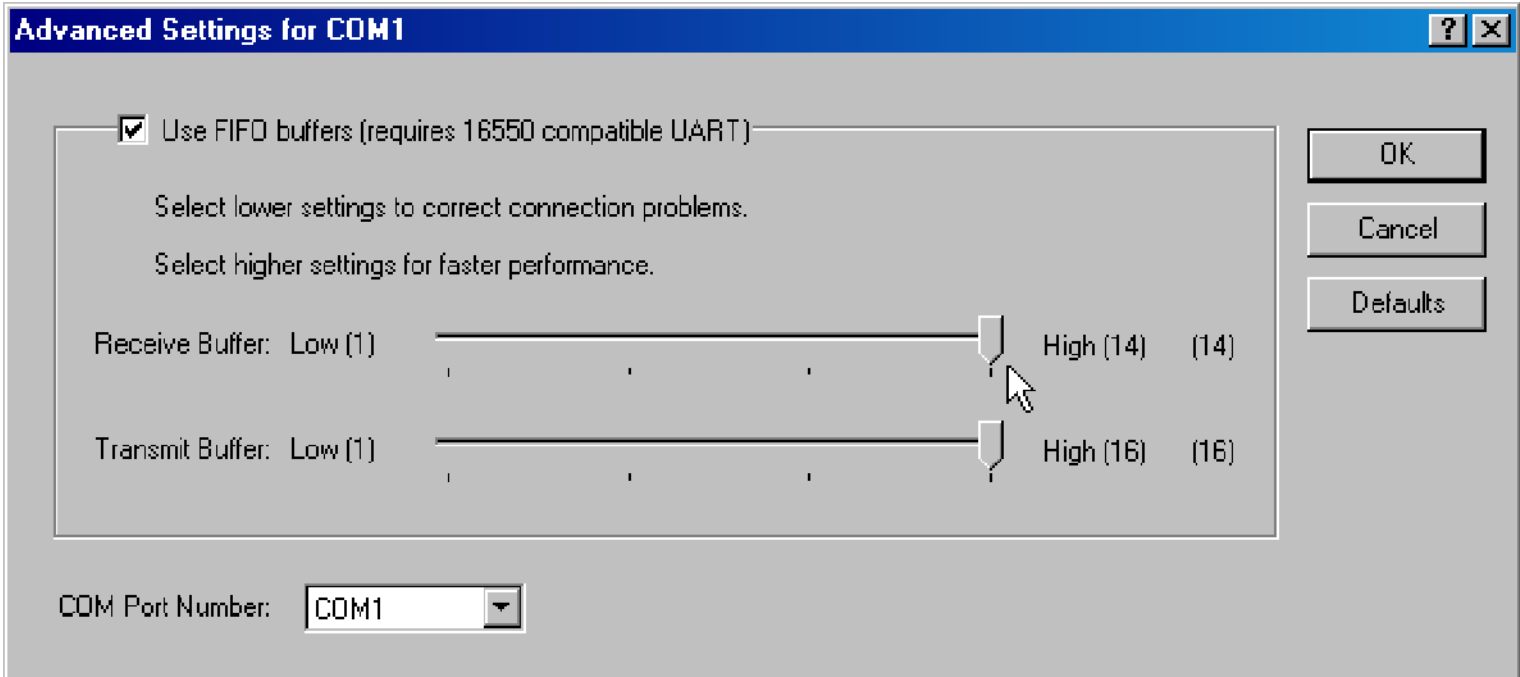

# Setting the buffer low to facilitate drip feed in Windows 2000 Professional.

Follow pictures step by step. Click where mouse pointer is shown.

OK.