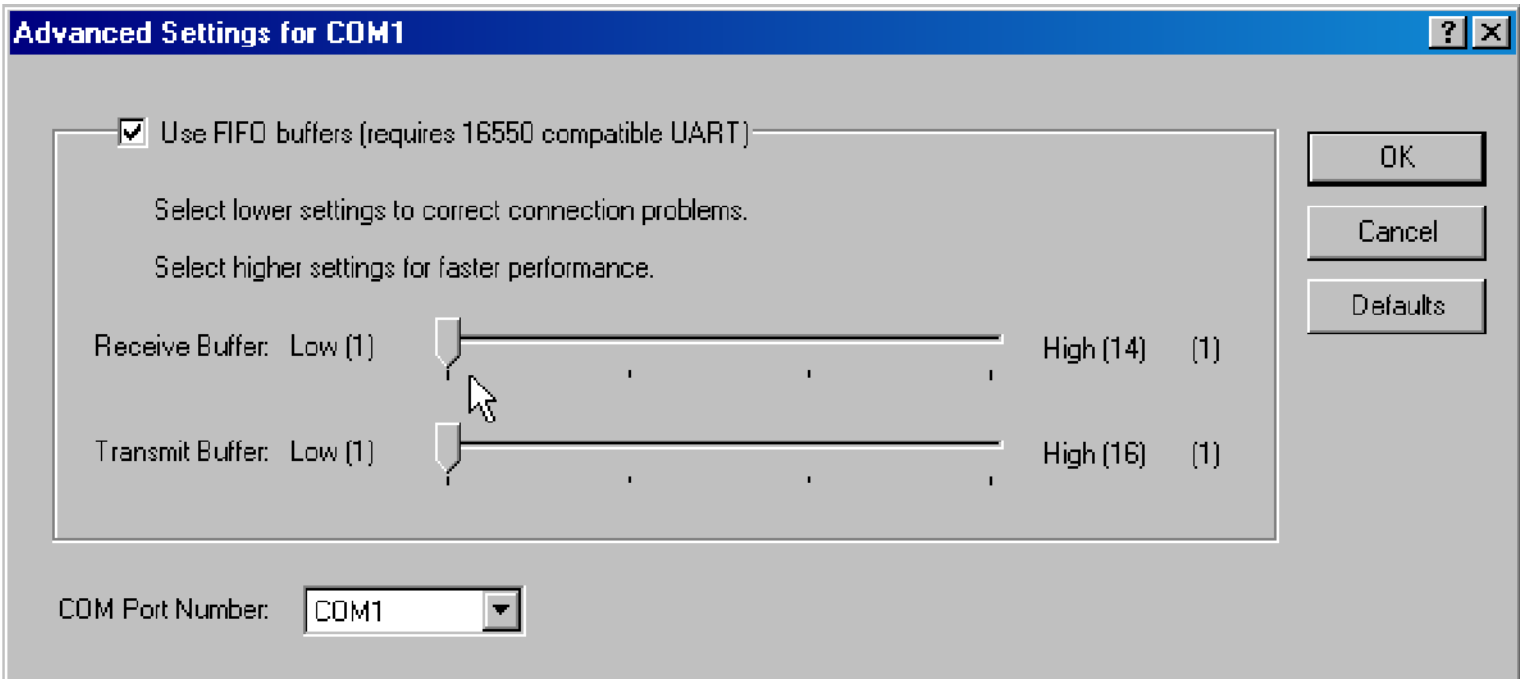

# Setting the buffer low to facilitate drip feed in Windows 2000 Professional.

Follow pictures step by step. Click where mouse pointer is shown.

OK.